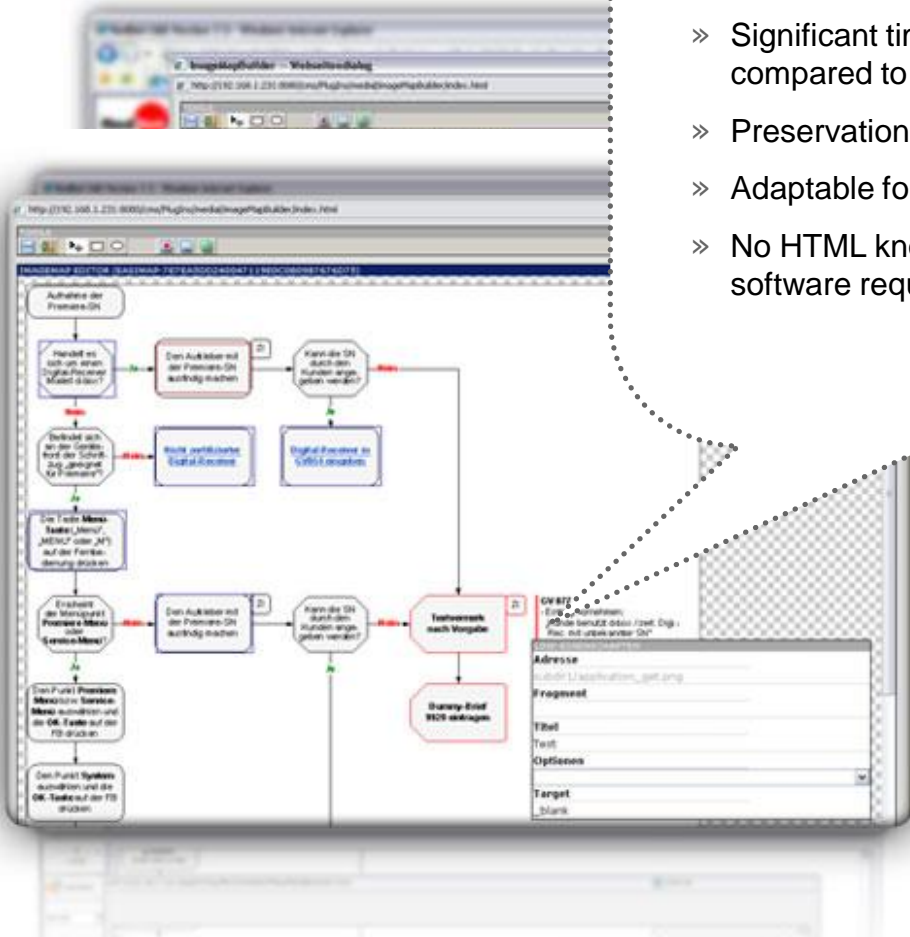

ImageMap Expert

Benefits

- » For the first time in RedDot editing of image maps is provided to editors
- » Very user-friendly graphical interface
- » Creation of image maps with the mouse
- » Significant time and cost savings compared to todays approach
- » Preservation of link consistency
- » Adaptable for all RedDot projects
- » No HTML knowledge or additional software required

CMS Solutions

- » Introduction
- » Table Expert
- » Formular Expert
- » Clipboard Expert
- » Gallery Expert
- » ImageMap Expert